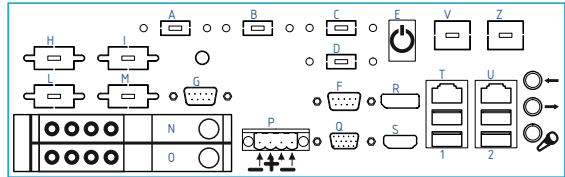

I/O

- Serial ports 1 x RS232, 1 x RS232/422/485
- USB ports 4 USB 3.0 + 2 USB 2.0 (optional)
- Audio 3 (Mic-in, Line-out, Line-in)
- Video input 1 VGA - 1 HDMI - 1 DP
- Ethernet 2 x RJ45
- Power connection 1 x 4 pin DC terminal block
1 x 2 pin remote power switch
2 x LED light for power and HDD indication

Touch Screen

- Type resistive
- Interface USB
- Light transmission resistive: 80%

Mechanical

- Construction Aluminum front bezel
optional INOX 316
- IP Rating Front bezel IP66
- Mounting Panel mounting
- Dimension (mm) 452 x 356 x 115
- Net weight -

Supported Operating System

- Windows 7 Professional (32/64bit)
- Windows 7 Ultimate (32/64bit)
- Windows 7 Embedded (32/64bit)
- Windows 10 IoT Enterprise (32/64bit)
- Linux

Legenda

- | | |
|------------------|--------------------|
| A/B/C/D: USB 2.0 | P: DC INPUT 12-24V |
| E: POWER BUTTON | Q: VGA |
| F: COM 1 | R: DP1++ |
| G: COM 2 | S: HDMI |
| H: COM 3 | T: ETH 1 |
| I: COM 4 | U: ETH 2 |
| L: COM 5 | V: ETH 3 |
| M: COM 6 | Z: ETH 4 |
| N: HD 1 | 1: USB 3.0 1-2 |
| O: HD 2 | 2: USB 3.0 3-4 |