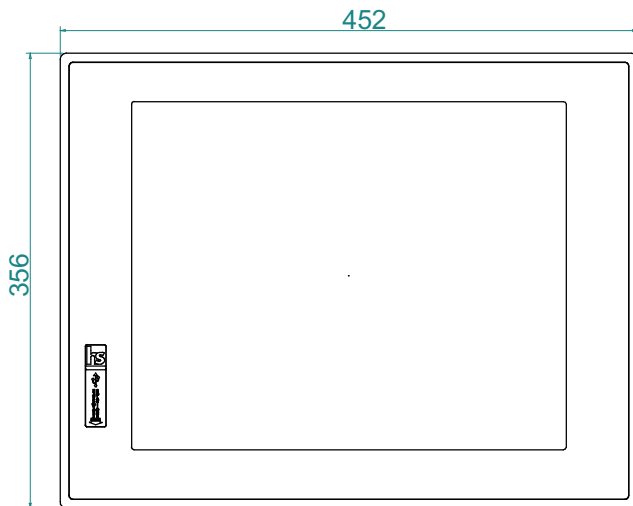

Legenda

A/B/C/D: USB 2.0	P: DC INPUT 12-24V
E: POWER BUTTON	Q: VGA
F: COM 1	R: DP1++
G: COM 2	S: HDMI
H: COM 3	T: ETH 1
I: COM 4	U: ETH 2
L: COM 5	V: ETH 3
M: COM 6	Z: ETH 4
N: HD 1	1: USB 3.0 1-2
O: HD 2	2: USB 3.0 3-4

only version
with 3 slots PCI

unit: mm