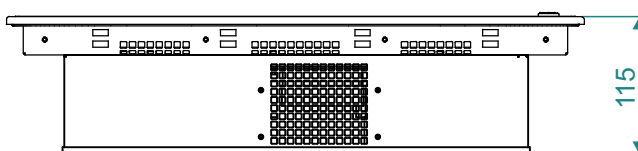

only version
with 3 slots PCI

unit: mm