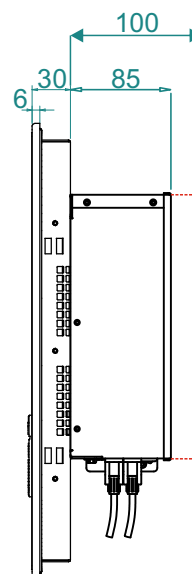

I/O

- Serial ports 1 x RS232, 1 x RS232/422/485
- USB ports 4 USB 3.0 + 2 USB 2.0 (optional)
- Audio 3 (Mic-in, Line-out, Line-in)
- Video input 1 VGA - 1 HDMI - 1 DP
- Ethernet 2 x RJ45
- Power connection 1 x 4 pin DC terminal block
1 x 2 pin remote power switch
2 x LED light for power and HDD indication

Touch Screen

- Type resistive
- Interface USB
- Light transmission resistive: 80%

Mechanical

- Construction Aluminum front bezel
optional INOX 316
- IP Rating Front bezel IP66
- Mounting Panel mounting
- Dimension (mm) 452 x 356 x 115
- Net weight -

Supported Operating System

- Windows 7 Professional (32/64bit)
- Windows 7 Ultimate (32/64bit)
- Windows 7 Embedded (32/64bit)
- Windows 10 IoT Enterprise (32/64bit)
- Linux

Legenda

- | | |
|------------------|--------------------|
| A/B/C/D: USB 2.0 | P: DC INPUT 12-24V |
| E: POWER BUTTON | Q: VGA |
| F: COM 1 | R: DP1++ |
| G: COM 2 | S: HDMI |
| H: COM 3 | T: ETH 1 |
| I: COM 4 | U: ETH 2 |
| L: COM 5 | V: ETH 3 |
| M: COM 6 | Z: ETH 4 |
| N: HD 1 | 1: USB 3.0 1-2 |
| O: HD 2 | 2: USB 3.0 3-4 |

only version
with 3 slots PCI

unit: mm