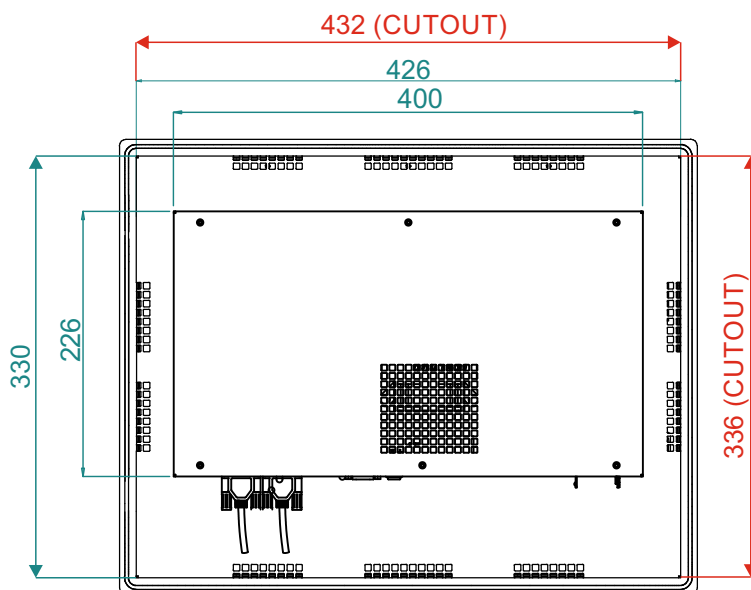

Touch Screen

- Type resistive
- Interface USB
- Light transmission resistive: 80%

Mechanical

- Construction Aluminum front bezel
optional INOX 316
- IP Rating Front bezel IP66
- Mounting Panel mounting
- Dimension (mm) 452 x 356 x 115
- Net weight -

Supported Operating System

- Windows 7 Professional (32/64bit)
- Windows 7 Ultimate (32/64bit)
- Windows 7 Embedded (32/64bit)
- Windows 10 IoT Enterprise (32/64bit)
- Linux

Legenda

- | | |
|------------------|--------------------|
| A/B/C/D: USB 2.0 | P: DC INPUT 12-24V |
| E: POWER BUTTON | Q: VGA |
| F: COM 1 | R: DP1++ |
| G: COM 2 | S: HDMI |
| H: COM 3 | T: ETH 1 |
| I: COM 4 | U: ETH 2 |
| L: COM 5 | V: ETH 3 |
| M: COM 6 | Z: ETH 4 |
| N: HD 1 | 1: USB 3.0 1-2 |
| O: HD 2 | 2: USB 3.0 3-4 |

only version
with 3 slots PCI

unit: mm