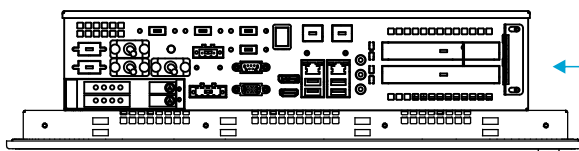

Legenda

A/B/C/D: USB 2.0	P: DC INPUT 12-24V
E: POWER BUTTON	Q: VGA
F: COM 1	R: DP1++
G: COM 2	S: HDMI
H: COM 3	T: ETH 1
I: COM 4	U: ETH 2
L: COM 5	V: ETH 3
M: COM 6	Z: ETH 4
N: HD 1	1: USB 3.0 1-2
O: HD 2	2: USB 3.0 3-4

only version
with 3 slots PCI

unit: mm